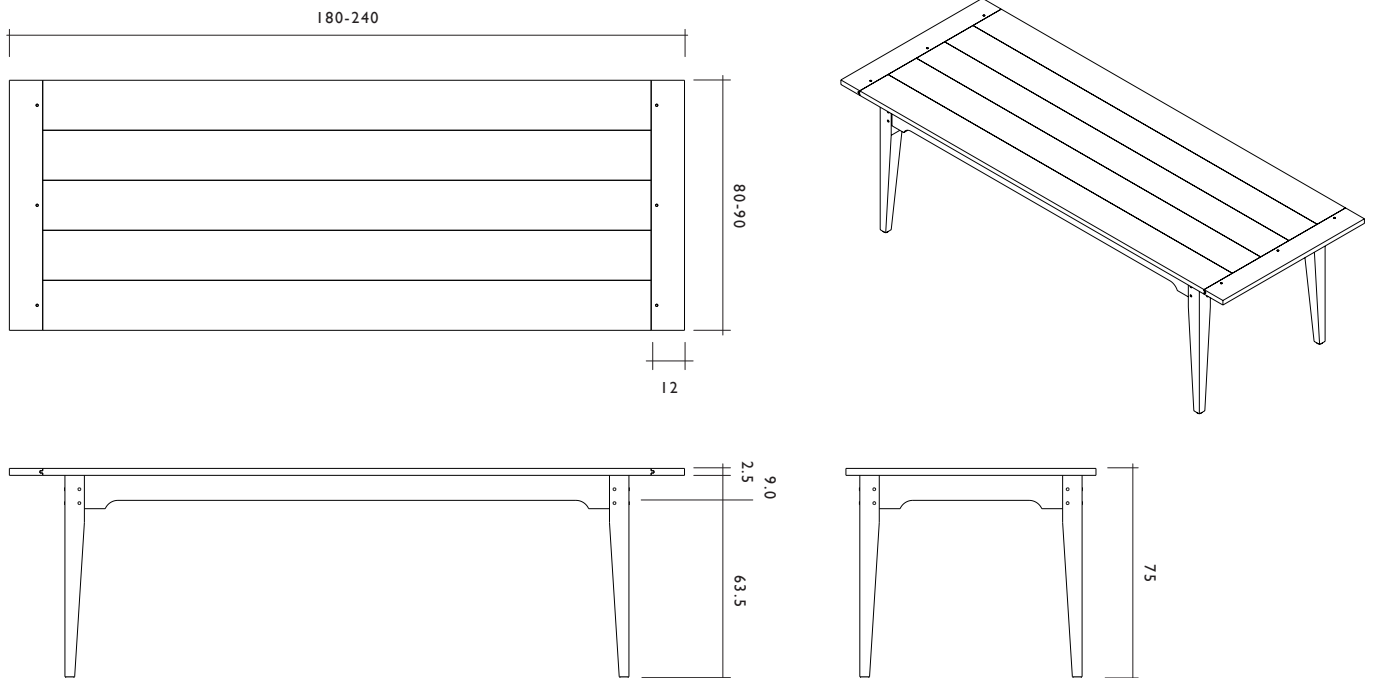

IHP.384
THE TABLE
LAINES

INGLIS HALL
THE KITCHEN MAKER

IHP.384

THE TABLE

LAINES

SPEC SHEET

OVERVIEW

- This kind of table
- Solid oak throughout
- Traditional pegged and drawn mortise and tenon joints
- Boarded top with breadboard ends, typically from a single tree
- Subtly tapered legs
- Built and finished to withstand spills, drops and impacts
- Proportions for ceremony and intimacy
- That kind of table

01273 486177
INFO@INGLISHALL.COM
INGLISHALL.COM

DETAIL DIMENSIONS (cm)

FINISHES

Complete Table

OSMO
RAW

CARE

Oak is a natural material and is subject to variations in colour and finish.

Spills can easily wipe off with a soft cloth, warm water and a mild PH neutral detergent.