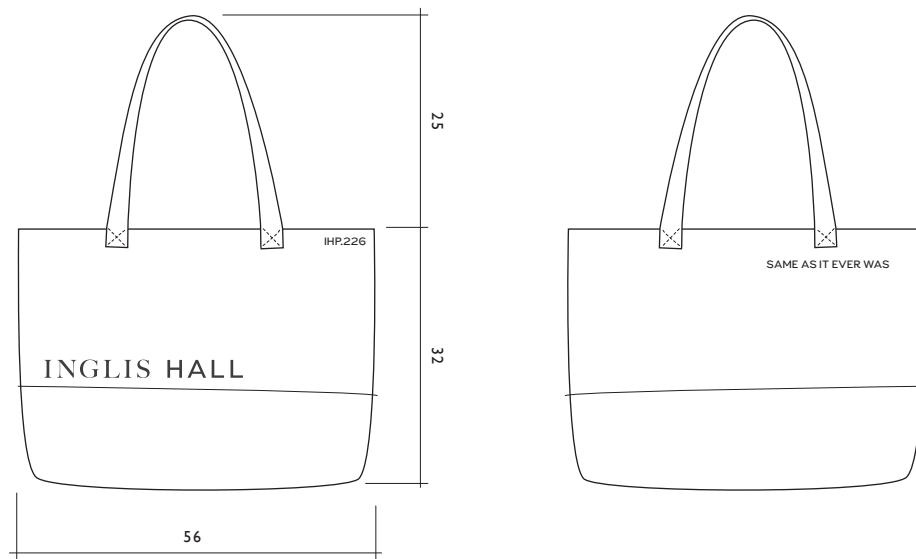

IHP.226
THE BAG
WORK/
NO WORK

INGLIS HALL

INGLIS HALL

THE KITCHEN MAKER

IHP.226 THE BAG WORK/ NO WORK SPEC SHEET

OVERVIEW

- Simple function
- Beautifully refined
- Heavy cotton drill / Tin cloth
- One colourway (that works with anything)
- Inglis Hall branding and product number
- Cryptic text on reverse
- Inside pocket for smaller items
- Generous interior space
- Batch produced in limited edition colour-ways
- For work
- No work

01273 486177
INFO@INGLISHALL.COM
INGLISHALL.COM

DETAIL DIMENSIONS (cm)

FINISHES

COTTON
CANVAS

TIN CLOTH

COTTON

CARE

Tin cloth is water resistant and should therefore not be washed. Don't do it.