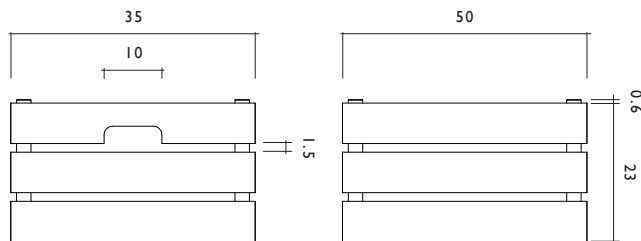

IHP.138
THE CRATE
ORDER

INGLIS HALL
THE KITCHEN MAKER

IHP.138 THE CRATE ORDER SPEC SHEET

OVERVIEW

- Protection, possession, containment
- French oak carcass
- IH band-sawn texture
- Pinned and glued for a sturdy construction
- Hand cutouts for lifting and transport
- Stackable and interlocking
- The crate will not be restricted
- For moving
- For display
- For storage (lemons et al)

01273 486177
INFO@INGLISHALL.COM
INGLISHALL.COM

DETAIL DIMENSIONS (cm)

FINISHES

RAW
BAND-SAWN
OAK

CARE

Oak is a natural material and is subject to variations in colour and finish.

Our crates are protected by a highly durable lacquer. Spills can easily wipe off with a soft cloth, warm water and a mild PH neutral detergent.

PRICING

£300

DELIVERY AND INSTALLATION

Delivered boxed with wood shaving filler and corner protection.

Order is a freestanding item and requires no installation.

LEAD TIME

Stock dependent.

In stock 2 weeks.